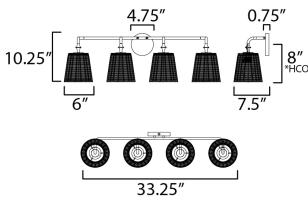

LAMPING

INPUT VOLTAGE : 120V
BULB : 4 x 60W Incandescent E26 Medium , 240W Total
BULB INCLUDED : (Not Included)
DIMMABLE : Y
LIGHTING_DIRECTION : Up/Down