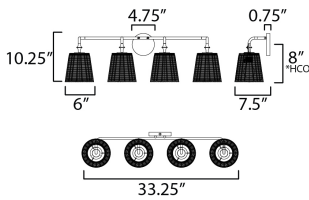

LAMPING

INPUT VOLTAGE : 120V
BULB : 4 x 60W Incandescent E26 Medium , 240W Total
BULB INCLUDED : (Not Included)
DIMMABLE : Y
LIGHTING_DIRECTION : Up/Down