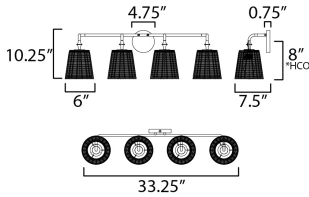

LAMPING

INPUT VOLTAGE : 120V
BULB : 4 x 60W Incandescent E26 Medium , 240W Total
BULB INCLUDED : (Not Included)
DIMMABLE : Y
LIGHTING_DIRECTION : Up/Down