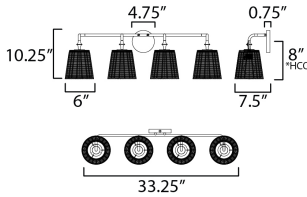

LAMPING

INPUT VOLTAGE : 120V
BULB : 4 x 60W Incandescent E26 Medium , 240W Total
BULB INCLUDED : (Not Included)
DIMMABLE : Y
LIGHTING_DIRECTION : Up/Down