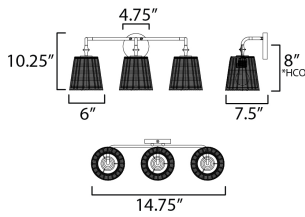

PRODUCT DESCRIPTION

Featuring wicker shades made of synthetic rattan, this bath vanity lighting collection brings an elegant coastal flair to your space. Choose from a Natural wicker finish with a Dark Bronze frame accented by brushed golden highlights, or a Weathered White rattan with a Natural Aged Brass frame for a timelessly elegant composition.