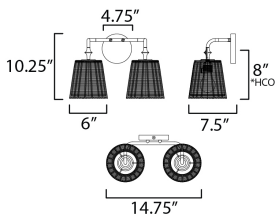

LAMPING

INPUT VOLTAGE : 120V
BULB : 2 x 60W Incandescent E26 Medium , 120W Total
BULB INCLUDED : (Not Included)
DIMMABLE : Y
LIGHTING_DIRECTION : Up/Down