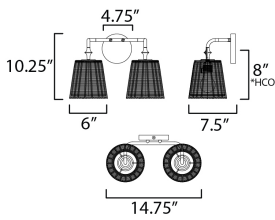

PRODUCT DESCRIPTION

Featuring wicker shades made of synthetic rattan, this bath vanity lighting collection brings an elegant coastal flair to your space. Choose from a Natural wicker finish with a Dark Bronze frame accented by brushed golden highlights, or a Weathered White rattan with a Natural Aged Brass frame for a timelessly elegant composition.