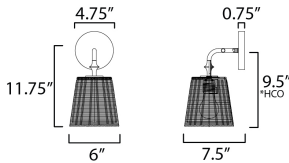

PRODUCT DESCRIPTION

Featuring wicker shades made of synthetic rattan, this bath vanity lighting collection brings an elegant coastal flair to your space. Choose from a Natural wicker finish with a Dark Bronze frame accented by brushed golden highlights, or a Weathered White rattan with a Natural Aged Brass frame for a timelessly elegant composition.