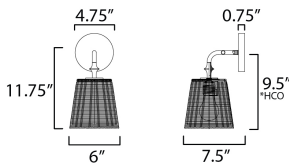

PRODUCT DESCRIPTION

Featuring wicker shades made of synthetic rattan, this bath vanity lighting collection brings an elegant coastal flair to your space. Choose from a Natural wicker finish with a Dark Bronze frame accented by brushed golden highlights, or a Weathered White rattan with a Natural Aged Brass frame for a timelessly elegant composition.