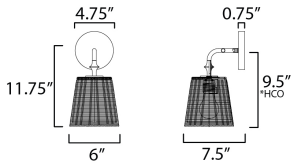

PRODUCT DESCRIPTION

Featuring wicker shades made of synthetic rattan, this bath vanity lighting collection brings an elegant coastal flair to your space. Choose from a Natural wicker finish with a Dark Bronze frame accented by brushed golden highlights, or a Weathered White rattan with a Natural Aged Brass frame for a timelessly elegant composition.