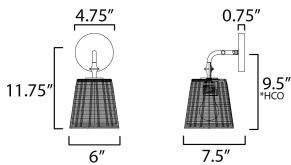

PRODUCT DESCRIPTION

Featuring wicker shades made of synthetic rattan, this bath vanity lighting collection brings an elegant coastal flair to your space. Choose from a Natural wicker finish with a Dark Bronze frame accented by brushed golden highlights, or a Weathered White rattan with a Natural Aged Brass frame for a timelessly elegant composition.