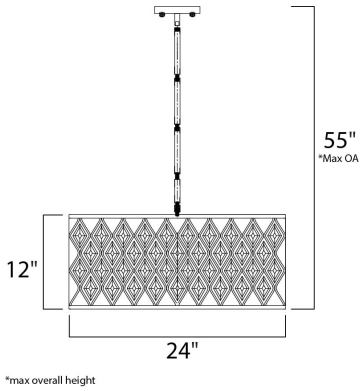

PRODUCT DESCRIPTION

Diamond-shaped crystals gracefully fit the openings in these metal frames finished in a rustic Golden Silver finish, and creamy Off White fabric shades line each frame of the Diamond collection. The oval-shaped pendant is sure to be the focal point of any fine decor.

MEASUREMENTS

- DIMENSION : 24" W x 12" H
- MAX OAH : 55" OAH
- CANOPY : 5.11" W x 1" H
- HANGING WEIGHT : 22 lb

LAMPING

- INPUT VOLTAGE : 120V
- BULB : 4 x 60W Incandescent E26 Medium , 240W Total
- BULB INCLUDED : (Not Included)
- DIMMABLE : Yes