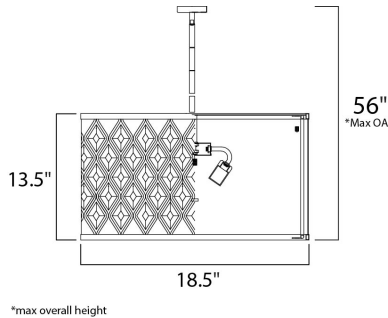

MEASUREMENTS

- DIMENSION : 18.5" W x 13.5" H
- MAX OAH : 56" OAH
- CANOPY : 5.11" W x 1" H
- HANGING WEIGHT : 19.8 lb

LAMPING

- INPUT VOLTAGE : 120V
- BULB : 3 x 60W Incandescent E26 Medium , 180W Total
- BULB INCLUDED : (Not Included)
- DIMMABLE : Yes