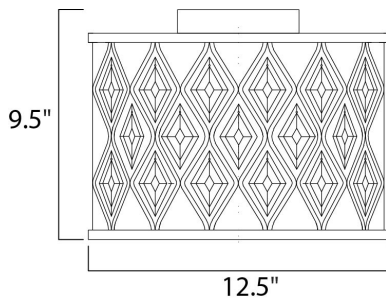

**MEASUREMENTS**

DIMENSION : 12.5" W x 9.5" H  
 CANOPY : 5.11" W x 1" H  
 HANGING WEIGHT : 7.7 lb

**LAMPING**

INPUT VOLTAGE : 120V  
 BULB : 1 x 60W Incandescent E26 Medium , 60W Total  
 BULB INCLUDED : (Not Included)  
 DIMMABLE : Yes