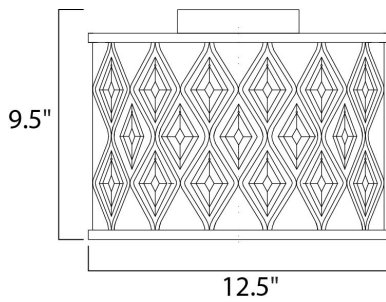

MEASUREMENTS

DIMENSION : 12.5" W x 9.5" H
 CANOPY : 5.11" W x 1" H
 HANGING WEIGHT : 7.7 lb

LAMPING

INPUT VOLTAGE : 120V
 BULB : 1 x 60W Incandescent E26 Medium , 60W Total
 BULB INCLUDED : (Not Included)
 DIMMABLE : Yes