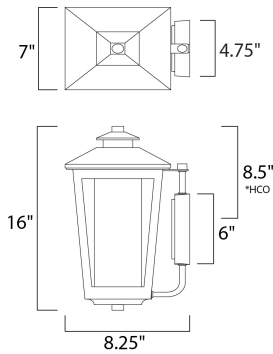

PRODUCT DESCRIPTION

A slender profile traditional frame finished in Artesian Bronze with Clear glass outer pane with a Frost interior cylinder diffuser. Upscale styling at price that won't kill your budget.

MEASUREMENTS

DIMENSION : 7" W x 16" H x 8.25" Ext
BACK PLATE : 4.75" W x 7" H x 8.5" HCO
HANGING WEIGHT : 5.9 lb

LAMPING

INPUT VOLTAGE : 120V
BULB : 1 x 60W Incandescent E26 Medium , 60W Total
BULB INCLUDED : (Not Included)
DIMMABLE : Yes

FINISHES OPTION

Artesian Bronze (AT)

GLASS

Clear and Frosted CLFT

MATERIAL

Aluminum, Glass

RATINGS

cETLus
Wet Location

ADDITIONAL

OPERATING TEMPERATURE:
-20°C (-4°F), 40°C (104°F)

Always consult a qualified electrician before installing any lighting product.