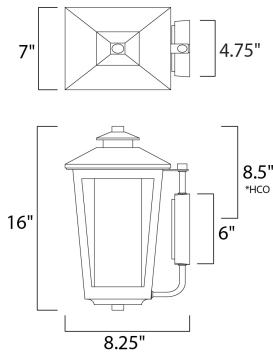

MEASUREMENTS

DIMENSION : 7" W x 16" H x 8.25" Ext
BACK PLATE : 4.75" W x 7" H x 8.5" HCO
HANGING WEIGHT : 5.9 lb

LAMPING

INPUT VOLTAGE : 120V
BULB : 1 x 60W Incandescent E26 Medium , 60W Total
BULB INCLUDED : (Not Included)
DIMMABLE : Yes

Always consult a qualified electrician before installing any lighting product.