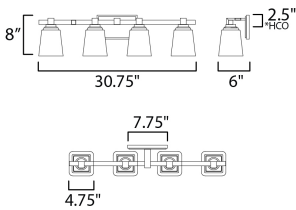

LAMPING

INPUT VOLTAGE : 120V
BULB : 4 x 60W Incandescent E26 Medium , 240W Total
BULB INCLUDED : (Not Included)
DIMMABLE : Y
LIGHTING_DIRECTION : Up/Down