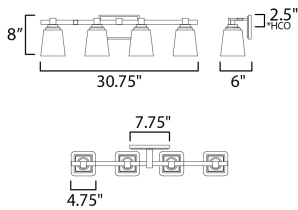

LAMPING

INPUT VOLTAGE : 120V
BULB : 4 x 60W Incandescent E26 Medium , 240W Total
BULB INCLUDED : (Not Included)
DIMMABLE : Y
LIGHTING_DIRECTION : Up/Down