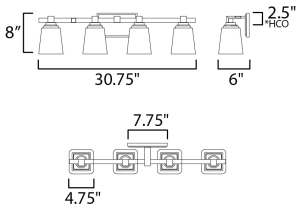

LAMPING

INPUT VOLTAGE : 120V
BULB : 4 x 60W Incandescent E26 Medium , 240W Total
BULB INCLUDED : (Not Included)
DIMMABLE : Triac or ELV
LIGHTING_DIRECTION : Up/Down