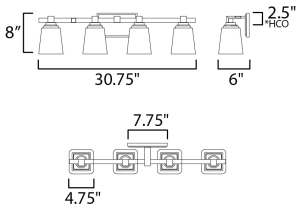

LAMPING

INPUT VOLTAGE : 120V
BULB : 4 x 60W Incandescent E26 Medium , 240W Total
BULB INCLUDED : (Not Included)
DIMMABLE : Y
LIGHTING_DIRECTION : Up/Down