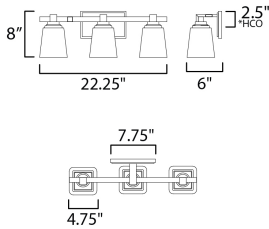

LAMPING

INPUT VOLTAGE : 120V
BULB : 3 x 60W Incandescent E26 Medium , 180W Total
BULB INCLUDED : (Not Included)
DIMMABLE : Y
LIGHTING_DIRECTION : Up/Down