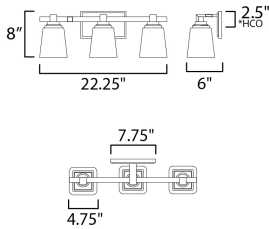

PRODUCT DESCRIPTION

A composition of square forms that feature a Clear tapered square glass shade, these bath vanities provide a transitional design that suits both modern and traditional spaces. Available in Matte Black, Polished Chrome, and Natural Aged Brass.