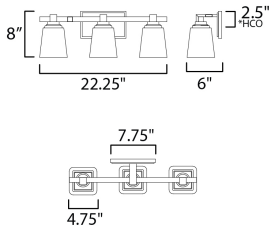

PRODUCT DESCRIPTION

A composition of square forms that feature a Clear tapered square glass shade, these bath vanities provide a transitional design that suits both modern and traditional spaces. Available in Matte Black, Polished Chrome, Satin Nickel, and Natural Aged Brass.