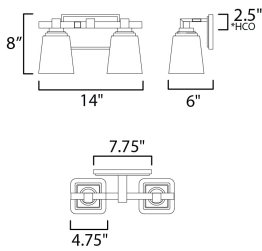

PRODUCT DESCRIPTION

A composition of square forms that feature a Clear tapered square glass shade, these bath vanities provide a transitional design that suits both modern and traditional spaces. Available in Matte Black, Polished Chrome, Satin Nickel, and Natural Aged Brass.