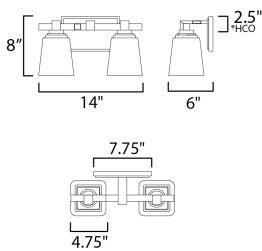

PRODUCT DESCRIPTION

A composition of square forms that feature a Clear tapered square glass shade, these bath vanities provide a transitional design that suits both modern and traditional spaces. Available in Matte Black, Polished Chrome, Satin Nickel, and Natural Aged Brass.