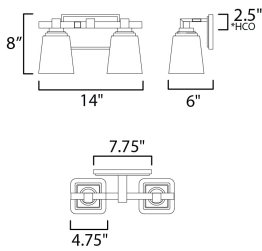

PRODUCT DESCRIPTION

A composition of square forms that feature a Clear tapered square glass shade, these bath vanities provide a transitional design that suits both modern and traditional spaces. Available in Matte Black, Polished Chrome, and Natural Aged Brass.