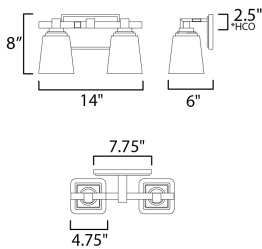

PRODUCT DESCRIPTION

A composition of square forms that feature a Clear tapered square glass shade, these bath vanities provide a transitional design that suits both modern and traditional spaces. Available in Matte Black, Polished Chrome, and Natural Aged Brass.