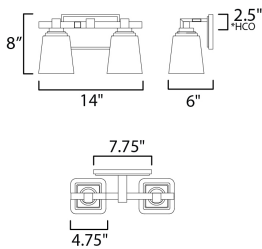

PRODUCT DESCRIPTION

A composition of square forms that feature a Clear tapered square glass shade, these bath vanities provide a transitional design that suits both modern and traditional spaces. Available in Matte Black, Polished Chrome, Satin Nickel, and Natural Aged Brass.