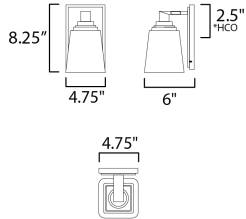

PRODUCT DESCRIPTION

A composition of square forms that feature a Clear tapered square glass shade, these bath vanities provide a transitional design that suits both modern and traditional spaces. Available in Matte Black, Polished Chrome, Satin Nickel, and Natural Aged Brass.