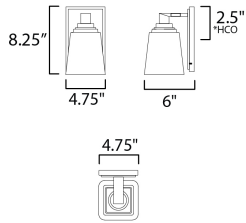

PRODUCT DESCRIPTION

A composition of square forms that feature a Clear tapered square glass shade, these bath vanities provide a transitional design that suits both modern and traditional spaces. Available in Matte Black, Polished Chrome, Satin Nickel, and Natural Aged Brass.