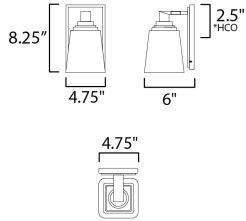

PRODUCT DESCRIPTION

A composition of square forms that feature a Clear tapered square glass shade, these bath vanities provide a transitional design that suits both modern and traditional spaces. Available in Matte Black, Polished Chrome, Satin Nickel, and Natural Aged Brass.