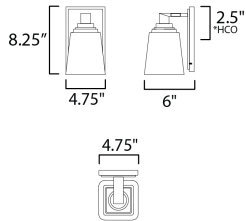

PRODUCT DESCRIPTION

A composition of square forms that feature a Clear tapered square glass shade, these bath vanities provide a transitional design that suits both modern and traditional spaces. Available in Matte Black, Polished Chrome, and Natural Aged Brass.