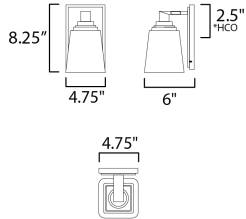

PRODUCT DESCRIPTION

A composition of square forms that feature a Clear tapered square glass shade, these bath vanities provide a transitional design that suits both modern and traditional spaces. Available in Matte Black, Polished Chrome, and Natural Aged Brass.