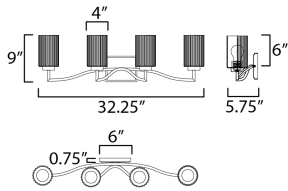

PRODUCT DESCRIPTION

Clear Ribbed glass cylinders are supported on gracefully sweeping frames. The glass pattern helps to diffuse the light source while adding texture and style to the design. Available in Polished Nickel, Satin Champagne, or Matte Black.