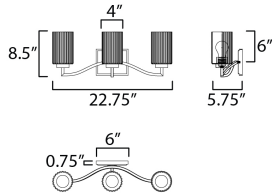

PRODUCT DESCRIPTION

Clear Ribbed glass cylinders are supported on gracefully sweeping frames. The glass pattern helps to diffuse the light source while adding texture and style to the design. Available in Polished Nickel, Satin Champagne, or Matte Black.