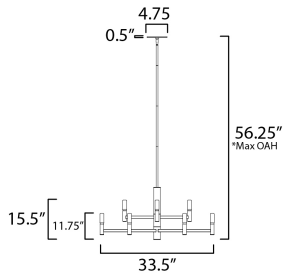

**MEASUREMENTS**

DIMENSION : 33.5" L x 33.5" W x 15.5" H  
 MAX OAH : 60" OAH  
 CANOPY : 4.75" W x 0.5" H x 4.75" L  
 HANGING WEIGHT : 7.7 lb

**LAMPING**

INPUT VOLTAGE : 120V  
 BULB : 9 x 40W Incandescent E12 Incandescent , 360W Total  
 BULB INCLUDED : (Not Included)  
 DIMMABLE : Y