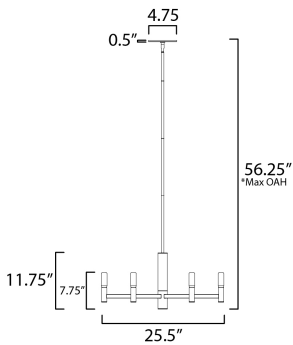

*max overall height

MEASUREMENTS

- DIMENSION : 25.5" L x 25.5" W x 11.75" H
- MAX OAH : 56.25" OAH
- CANOPY : 4.75" W x 0.5" H x 4.75" L
- HANGING WEIGHT : 5.3 lb

LAMPING

- INPUT VOLTAGE : 120V
- BULB : 6 x 40W Incandescent E12 Incandescent , 240W Total
- BULB INCLUDED : (Not Included)
- DIMMABLE : Y