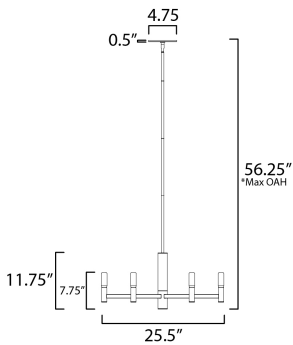

**PRODUCT DESCRIPTION**

Straight extensions of rectilinear arms emanate from a cylindrical center housing in this transitional design. The candelabra is made in a corresponding cylindrical form playing into the geometries of this streamlined chandelier design. Available in a textured sandy Black or Natural Aged Brass, this collection pairs well with many design aesthetics at an economical price point. Use tubular lamps for an industrial or more modern aesthetic or torpedo shape for an update to the conventional chandelier design.

\*max overall height

**MEASUREMENTS**

- DIMENSION : 25.5" L x 25.5" W x 11.75" H
- MAX OAH : 56.25" OAH
- CANOPY : 4.75" W x 0.5" H x 4.75" L
- HANGING WEIGHT : 5.3 lb

**LAMPING**

- INPUT VOLTAGE : 120V
- BULB : 6 x 40W Incandescent E12 Incandescent , 240W Total
- BULB INCLUDED : (Not Included)
- DIMMABLE : Y