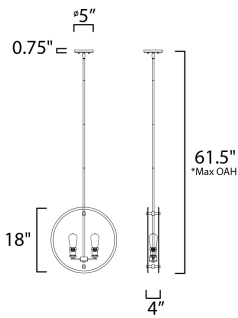

PRODUCT DESCRIPTION

Round Clear beveled edge glass panels are suspended from frames of Polished Chrome for crisp and clean look. Simple, yet elegant, this collection delivers a quiet sophistication for everyday living.

*max overall height

MEASUREMENTS

- DIMENSION : 18" L x 4" W x 18" H
- MAX OAH : 61.5" OAH
- CANOPY : 5" W x 0.75" H x 5" L
- HANGING WEIGHT : 10 lb

LAMPING

- INPUT VOLTAGE : 120V
- BULB : 2 x 100W Incandescent E26 Medium , 200W Total
- BULB INCLUDED : (Not Included)
- DIMMABLE : Yes