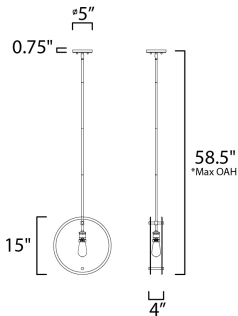

PRODUCT DESCRIPTION

Round Clear beveled edge glass panels are suspended from frames of Polished Chrome for crisp and clean look. Simple, yet elegant, this collection delivers a quiet sophistication for everyday living.

*max overall height

MEASUREMENTS

- DIMENSION : 15" L x 4" W x 15" H
- MAX OAH : 58.5" OAH
- CANOPY : 5" W x 0.75" H x 5" L
- HANGING WEIGHT : 7.1 lb

LAMPING

- INPUT VOLTAGE : 120V
- BULB : 1 x 100W Incandescent E26 Medium , 100W Total
- BULB INCLUDED : (Not Included)
- DIMMABLE : Yes