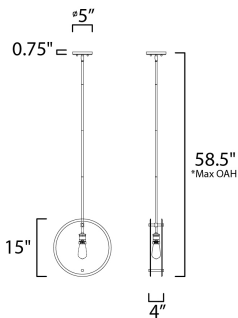

PRODUCT DESCRIPTION

Round Clear beveled edge glass panels are suspended from frames of Polished Chrome for crisp and clean look. Simple, yet elegant, this collection delivers a quiet sophistication for everyday living.

*max overall height

MEASUREMENTS

- DIMENSION : 15" L x 4" W x 15" H
- MAX OAH : 58.5" OAH
- CANOPY : 5" W x 0.75" H x 5" L
- HANGING WEIGHT : 7.1 lb

LAMPING

- INPUT VOLTAGE : 120V
- BULB : 1 x 100W Incandescent E26 Medium , 100W Total
- BULB INCLUDED : (Not Included)
- DIMMABLE : Yes