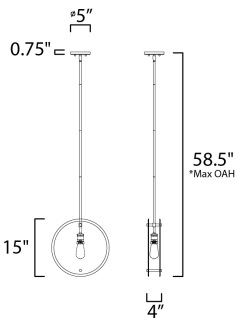

*max overall height

MEASUREMENTS

- DIMENSION : 15" L x 4" W x 15" H
- MAX OAH : 58.5" OAH
- CANOPY : 5" W x 0.75" H x 5" L
- HANGING WEIGHT : 7.1 lb

LAMPING

- INPUT VOLTAGE : 120V
- BULB : 1 x 100W Incandescent E26 Medium , 100W Total
- BULB INCLUDED : (Not Included)
- DIMMABLE : Yes