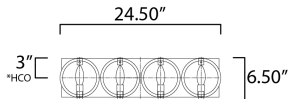

LAMPING

INPUT VOLTAGE : 120V
BULB : 4 x 60W Incandescent E12 G16.5 , 240W Total
BULB INCLUDED : (Not Included)
DIMMABLE : Yes
LIGHTING_DIRECTION : Up