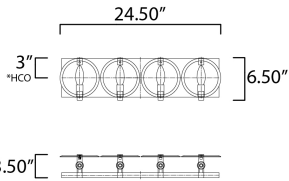

LAMPING

INPUT VOLTAGE : 120V
BULB : 4 x 60W Incandescent E12 G16.5 , 240W Total
BULB INCLUDED : (Not Included)
DIMMABLE : Yes
LIGHTING_DIRECTION : Up