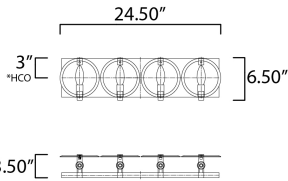

LAMPING

INPUT VOLTAGE : 120V
BULB : 4 x 60W Incandescent E12 G16.5 , 240W Total
BULB INCLUDED : (Not Included)
DIMMABLE : Yes
LIGHTING_DIRECTION : Up