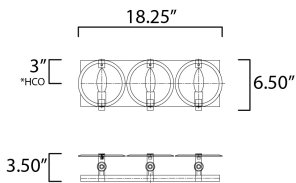

PRODUCT DESCRIPTION

Round Clear beveled edge glass panels are suspended from frames of Polished Chrome for crisp and clean look. Simple, yet elegant, this collection delivers a quiet sophistication for everyday living.

MEASUREMENTS

DIMENSION : 18.25" W x 6.5" H x 3.5" Ext
MAX OAH : 17.7" W x 6.4" H
HANGING WEIGHT : 4.62 lb

LAMPING

INPUT VOLTAGE : 120V
BULB : 3 x 60W Incandescent E12 G16.5 , 180W Total
BULB INCLUDED : (Not Included)
DIMMABLE : Yes
LIGHTING_DIRECTION : Up

FINISHES OPTION

Polished Chrome (PC)

GLASS

Clear CL

MATERIAL

Steel, Glass

RATINGS

cULus
Damp Location
ADA

ADDITIONAL

INSTALL UP/DOWN: Up
OPERATING TEMPERATURE:
-20°C (-4°F), 40°C (104°F)

Always consult a qualified electrician before installing any lighting product.