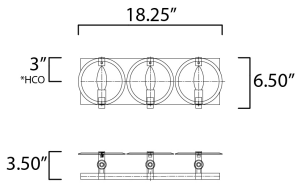

PRODUCT DESCRIPTION

Round Clear beveled edge glass panels are suspended from frames of Polished Chrome for crisp and clean look. Simple, yet elegant, this collection delivers a quiet sophistication for everyday living.

MEASUREMENTS

DIMENSION : 18.25" W x 6.5" H x 3.5" Ext
MAX OAH : 17.7" W x 6.4" H
HANGING WEIGHT : 4.62 lb

LAMPING

INPUT VOLTAGE : 120V
BULB : 3 x 60W Incandescent E12 G16.5 , 180W Total
BULB INCLUDED : (Not Included)
DIMMABLE : Yes
LIGHTING_DIRECTION : Up

FINISHES OPTION

Polished Chrome (PC)

GLASS

Clear CL

MATERIAL

Steel, Glass

RATINGS

cULus
Damp Location
ADA

ADDITIONAL

INSTALL UP/DOWN: Up
OPERATING TEMPERATURE:
-20°C (-4°F), 40°C (104°F)

Always consult a qualified electrician before installing any lighting product.