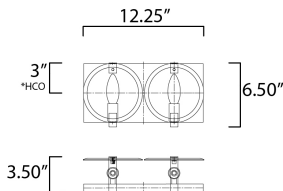

PRODUCT DESCRIPTION

Round Clear beveled edge glass panels are suspended from frames of Polished Chrome for crisp and clean look. Simple, yet elegant, this collection delivers a quiet sophistication for everyday living.

MEASUREMENTS

DIMENSION : 12.25" W x 6.5" H x 3.5" Ext
MAX OAH : 12" W x 6.4" H
HANGING WEIGHT : 3.08 lb

LAMPING

INPUT VOLTAGE : 120V
BULB : 2 x 60W Incandescent E12 G16.5 , 120W Total
BULB INCLUDED : (Not Included)
DIMMABLE : Yes
LIGHTING_DIRECTION : Up

FINISHES OPTION

Polished Chrome (PC)

GLASS

Clear CL

MATERIAL

Steel, Glass

RATINGS

cULus
Damp Location
ADA

ADDITIONAL

INSTALL UP/DOWN: Up
OPERATING TEMPERATURE:
-20°C (-4°F), 40°C (104°F)

Always consult a qualified electrician before installing any lighting product.