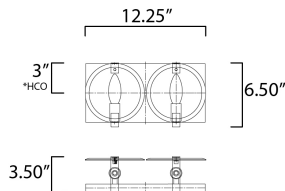

PRODUCT DESCRIPTION

Round Clear beveled edge glass panels are suspended from frames of Polished Chrome for crisp and clean look. Simple, yet elegant, this collection delivers a quiet sophistication for everyday living.

MEASUREMENTS

DIMENSION : 12.25" W x 6.5" H x 3.5" Ext
MAX OAH : 12" W x 6.4" H
HANGING WEIGHT : 3.08 lb

LAMPING

INPUT VOLTAGE : 120V
BULB : 2 x 60W Incandescent E12 G16.5 , 120W Total
BULB INCLUDED : (Not Included)
DIMMABLE : Yes
LIGHTING_DIRECTION : Up

FINISHES OPTION

Polished Chrome (PC)

GLASS

Clear CL

MATERIAL

Steel, Glass

RATINGS

cULus
Damp Location
ADA

ADDITIONAL

INSTALL UP/DOWN: Up
OPERATING TEMPERATURE:
-20°C (-4°F), 40°C (104°F)

Always consult a qualified electrician before installing any lighting product.