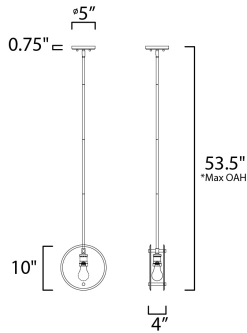

**PRODUCT DESCRIPTION**

Round Clear beveled edge glass panels are suspended from frames of Polished Chrome for crisp and clean look. Simple, yet elegant, this collection delivers a quiet sophistication for everyday living.

\*max overall height

**MEASUREMENTS**

- DIMENSION : 10" L x 4" W x 10" H
- MAX OAH : 53.5" OAH
- CANOPY : 5" W x 0.75" H x 5" L
- HANGING WEIGHT : 4.62 lb

**LAMPING**

- INPUT VOLTAGE : 120V
- BULB : 1 x 100W Incandescent E26 Medium , 100W Total
- BULB INCLUDED : (Not Included)
- DIMMABLE : Yes