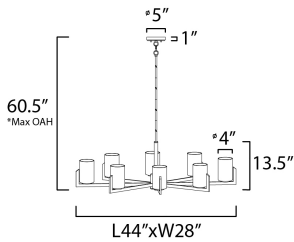

MEASUREMENTS

DIMENSION : 44" L x 28" W x 13.5" H
 MAX OAH : 60.5" OAH
 CANOPY : 5" W x 1" H x 5" L
 HANGING WEIGHT : 12.21 lb

LAMPING

INPUT VOLTAGE : 120V
 BULB : 8 x 60W Incandescent E26 Medium , 480W Total
 BULB INCLUDED : (Not Included)
 DIMMABLE : Y

*max overall height

FINISHES OPTION

-  Black (BK)
-  Satin Brass (SBR)
-  Satin Nickel (SN)

GLASS

Satin White SW

MATERIAL

Steel, Glass

RATINGS