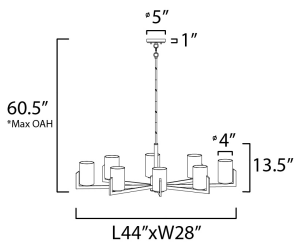

**MEASUREMENTS**

DIMENSION : 44" L x 28" W x 13.5" H  
 MAX OAH : 60.5" OAH  
 CANOPY : 5" W x 1" H x 5" L  
 HANGING WEIGHT : 12.21 lb

**LAMPING**

INPUT VOLTAGE : 120V  
 BULB : 8 x 60W Incandescent E26 Medium , 480W Total  
 BULB INCLUDED : (Not Included)  
 DIMMABLE : Y

\*max overall height

**FINISHES OPTION**

-  Black (BK)
-  Satin Brass (SBR)
-  Satin Nickel (SN)

**GLASS**

Satin White SW

**MATERIAL**

Steel, Glass

**RATINGS**