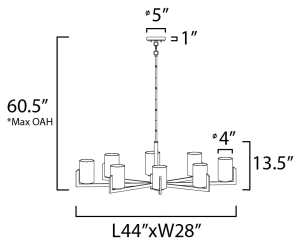

MEASUREMENTS

DIMENSION : 44" L x 28" W x 13.5" H
 MAX OAH : 60.5" OAH
 CANOPY : 5" W x 1" H x 5" L
 HANGING WEIGHT : 12.21 lb

LAMPING

INPUT VOLTAGE : 120V
 BULB : 8 x 60W Incandescent E26 Medium , 480W Total
 BULB INCLUDED : (Not Included)
 DIMMABLE : Triac or ELV

*max overall height

FINISHES OPTION

-  Black (BK)
-  Satin Brass (SBR)
-  Satin Nickel (SN)

GLASS

Satin White SW

MATERIAL

Steel, Glass

RATINGS