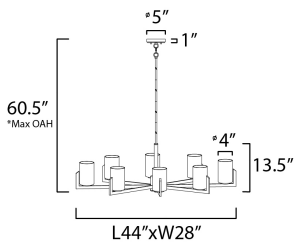

MEASUREMENTS

DIMENSION : 44" L x 28" W x 13.5" H
 MAX OAH : 60.5" OAH
 CANOPY : 5" W x 1" H x 5" L
 HANGING WEIGHT : 12.21 lb

LAMPING

INPUT VOLTAGE : 120V
 BULB : 8 x 60W Incandescent E26 Medium , 480W Total
 BULB INCLUDED : (Not Included)
 DIMMABLE : Triac or ELV

*max overall height

FINISHES OPTION

-  Black (BK)
-  Satin Brass (SBR)
-  Satin Nickel (SN)

GLASS

Satin White SW

MATERIAL

Steel, Glass

RATINGS