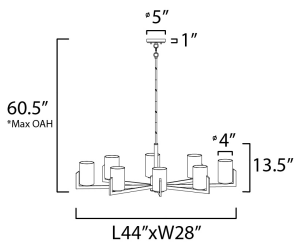

MEASUREMENTS

DIMENSION : 44" L x 28" W x 13.5" H
 MAX OAH : 60.5" OAH
 CANOPY : 5" W x 1" H x 5" L
 HANGING WEIGHT : 12.21 lb

LAMPING

INPUT VOLTAGE : 120V
 BULB : 8 x 60W Incandescent E26 Medium , 480W Total
 BULB INCLUDED : (Not Included)
 DIMMABLE : Y

*max overall height

FINISHES OPTION

-  Black (BK)
-  Satin Brass (SBR)
-  Satin Nickel (SN)

GLASS

Satin White SW

MATERIAL

Steel, Glass

RATINGS