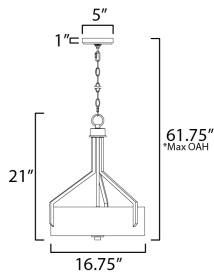

LAMPING

- INPUT VOLTAGE : 120V
- BULB : 3 x 60W Incandescent E26 Medium , 180W Total
- BULB INCLUDED : (Not Included)
- DIMMABLE : Y

*max overall height

Always consult a qualified electrician before installing any lighting product.