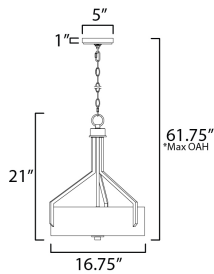

ADDITIONAL

OPERATING TEMPERATURE:
-20°C (-4°F), 40°C (104°F)

MEASUREMENTS

- DIMENSION : 16.75" L x 16.75" W x 21" H
- MAX OAH : 61.75" OAH
- CANOPY : 5" W x 1" H x 5" L
- HANGING WEIGHT : 9.95 lb

LAMPING

- INPUT VOLTAGE : 120V
- BULB : 3 x 60W Incandescent E26 Medium , 180W Total
- BULB INCLUDED : (Not Included)
- DIMMABLE : Triac or ELV