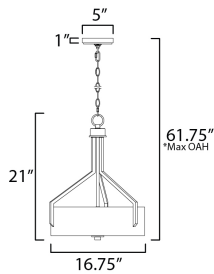

**ADDITIONAL**

OPERATING TEMPERATURE:  
-20°C (-4°F), 40°C (104°F)

\*max overall height

**MEASUREMENTS**

- DIMENSION : 16.75" L x 16.75" W x 21" H
- MAX OAH : 61.75" OAH
- CANOPY : 5" W x 1" H x 5" L
- HANGING WEIGHT : 9.95 lb