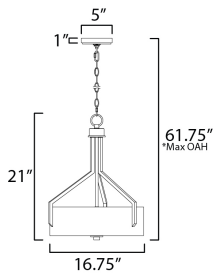

ADDITIONAL

OPERATING TEMPERATURE:
-20°C (-4°F), 40°C (104°F)

MEASUREMENTS

- DIMENSION : 16.75" L x 16.75" W x 21" H
- MAX OAH : 61.75" OAH
- CANOPY : 5" W x 1" H x 5" L
- HANGING WEIGHT : 9.95 lb

LAMPING

- INPUT VOLTAGE : 120V
- BULB : 3 x 60W Incandescent E26 Medium , 180W Total
- BULB INCLUDED : (Not Included)
- DIMMABLE : Triac or ELV