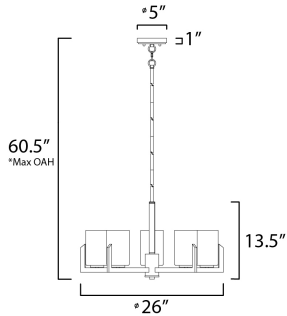

*max overall height

MEASUREMENTS

DIMENSION : 22.25" L x 26" W x 13.5" H
 MAX OAH : 60.5" OAH
 CANOPY : 5" W x 1" H x 5" L
 HANGING WEIGHT : 7.72 lb

LAMPING

INPUT VOLTAGE : 120V
 BULB : 5 x 60W Incandescent E26 Medium , 300W Total
 BULB INCLUDED : (Not Included)
 DIMMABLE : Y