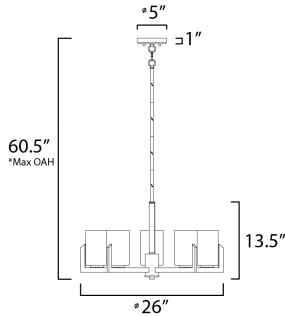

*max overall height

MEASUREMENTS

DIMENSION : 22.25" L x 26" W x 13.5" H
 MAX OAH : 60.5" OAH
 CANOPY : 5" W x 1" H x 5" L
 HANGING WEIGHT : 7.72 lb

LAMPING

INPUT VOLTAGE : 120V
 BULB : 5 x 60W Incandescent E26 Medium , 300W Total
 BULB INCLUDED : (Not Included)
 DIMMABLE : Y