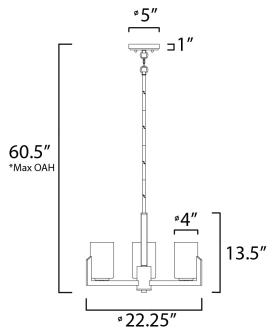

*max overall height

MEASUREMENTS

- DIMENSION : 22.25" L x 22.25" W x 13.5" H
- MAX OAH : 60.5" OAH
- CANOPY : 5" W x 1" H x 5" L
- HANGING WEIGHT : 5.69 lb

LAMPING

- INPUT VOLTAGE : 120V
- BULB : 3 x 60W Incandescent E26 Medium , 180W Total
- BULB INCLUDED : (Not Included)
- DIMMABLE : Y