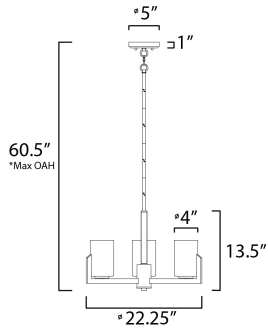

*max overall height

MEASUREMENTS

- DIMENSION : 22.25" L x 22.25" W x 13.5" H
- MAX OAH : 60.5" OAH
- CANOPY : 5" W x 1" H x 5" L
- HANGING WEIGHT : 5.69 lb

LAMPING

- INPUT VOLTAGE : 120V
- BULB : 3 x 60W Incandescent E26 Medium , 180W Total
- BULB INCLUDED : (Not Included)
- DIMMABLE : Y