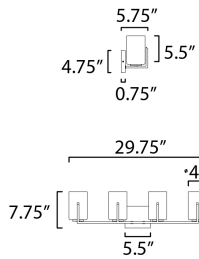

LAMPING

INPUT VOLTAGE : 120V
BULB : 4 x 60W Incandescent E26 Medium , 240W Total
BULB INCLUDED : (Not Included)
DIMMABLE : Y
LIGHTING_DIRECTION : Up/Down