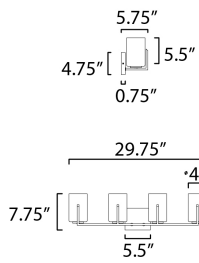

LAMPING

INPUT VOLTAGE : 120V
BULB : 4 x 60W Incandescent E26 Medium , 240W Total
BULB INCLUDED : (Not Included)
LIGHTING_DIRECTION : Up/Down