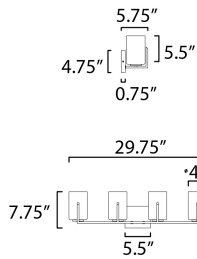

LAMPING

INPUT VOLTAGE : 120V
BULB : 4 x 60W Incandescent E26 Medium , 240W Total
BULB INCLUDED : (Not Included)
DIMMABLE : Y
LIGHTING_DIRECTION : Up/Down