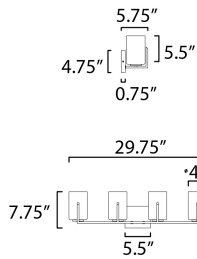

LAMPING

- INPUT VOLTAGE : 120V
- BULB : 4 x 60W Incandescent E26 Medium , 240W Total
- BULB INCLUDED : (Not Included)
- DIMMABLE : Triac or ELV
- LIGHTING_DIRECTION : Up/Down