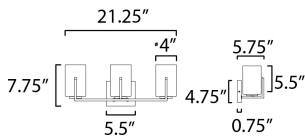

**MEASUREMENTS**

DIMENSION : 21.25" W x 7.75" H x 5.75" Ext  
 BACK PLATE : 5.5" W x 4.75" H x 5.5" HCO  
 HANGING WEIGHT : 3.04 lb

**LAMPING**

INPUT VOLTAGE : 120V  
 BULB : 3 x 60W Incandescent E26 Medium , 180W Total  
 BULB INCLUDED : (Not Included)  
 DIMMABLE : Triac or ELV  
 LIGHTING\_DIRECTION : Up/Down