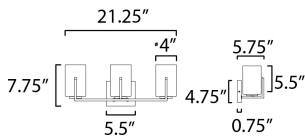

MEASUREMENTS

DIMENSION : 21.25" W x 7.75" H x 5.75" Ext
 BACK PLATE : 5.5" W x 4.75" H x 5.5" HCO
 HANGING WEIGHT : 3.04 lb

LAMPING

INPUT VOLTAGE : 120V
 BULB : 3 x 60W Incandescent E26 Medium , 180W Total
 BULB INCLUDED : (Not Included)
 DIMMABLE : Triac or ELV
 LIGHTING_DIRECTION : Up/Down