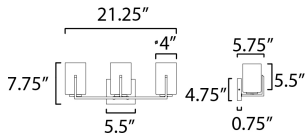

**MEASUREMENTS**

DIMENSION : 21.25" W x 7.75" H x 5.75" Ext  
 BACK PLATE : 5.5" W x 4.75" H x 5.5" HCO  
 HANGING WEIGHT : 3.04 lb

**LAMPING**

INPUT VOLTAGE : 120V  
 BULB : 3 x 60W Incandescent E26 Medium , 180W Total  
 BULB INCLUDED : (Not Included)  
 DIMMABLE : Triac or ELV  
 LIGHTING\_DIRECTION : Up/Down