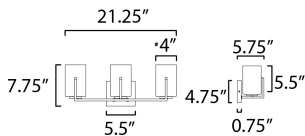

**MEASUREMENTS**

DIMENSION : 21.25" W x 7.75" H x 5.75" Ext  
 BACK PLATE : 5.5" W x 4.75" H x 5.5" HCO  
 HANGING WEIGHT : 3.04 lb

**LAMPING**

INPUT VOLTAGE : 120V  
 BULB : 3 x 60W Incandescent E26 Medium , 180W Total  
 BULB INCLUDED : (Not Included)  
 DIMMABLE : Y  
 LIGHTING\_DIRECTION : Up/Down