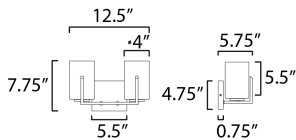

MEASUREMENTS

DIMENSION : 12.5" W x 7.75" H x 5.75" Ext
 BACK PLATE : 5.5" W x 4.75" H x 5.5" HCO
 HANGING WEIGHT : 2.34 lb

LAMPING

INPUT VOLTAGE : 120V
 BULB : 2 x 60W Incandescent E26 Medium , 120W Total
 BULB INCLUDED : (Not Included)
 DIMMABLE : Y
 LIGHTING_DIRECTION : Up/Down