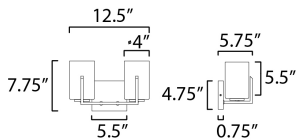

**MEASUREMENTS**

DIMENSION : 12.5" W x 7.75" H x 5.75" Ext  
 BACK PLATE : 5.5" W x 4.75" H x 5.5" HCO  
 HANGING WEIGHT : 2.34 lb

**LAMPING**

INPUT VOLTAGE : 120V  
 BULB : 2 x 60W Incandescent E26 Medium , 120W Total  
 BULB INCLUDED : (Not Included)  
 DIMMABLE : Triac or ELV  
 LIGHTING\_DIRECTION : Up/Down