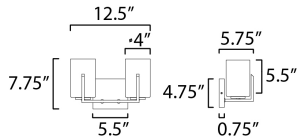

**MEASUREMENTS**

DIMENSION : 12.5" W x 7.75" H x 5.75" Ext  
 BACK PLATE : 5.5" W x 4.75" H x 5.5" HCO  
 HANGING WEIGHT : 2.34 lb

**LAMPING**

INPUT VOLTAGE : 120V  
 BULB : 2 x 60W Incandescent E26 Medium , 120W Total  
 BULB INCLUDED : (Not Included)  
 DIMMABLE : Y  
 LIGHTING\_DIRECTION : Up/Down