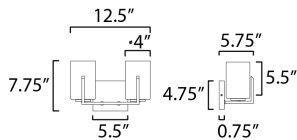

MEASUREMENTS

DIMENSION : 12.5" W x 7.75" H x 5.75" Ext
 BACK PLATE : 5.5" W x 4.75" H x 5.5" HCO
 HANGING WEIGHT : 2.34 lb

LAMPING

INPUT VOLTAGE : 120V
 BULB : 2 x 60W Incandescent E26 Medium , 120W Total
 BULB INCLUDED : (Not Included)
 DIMMABLE : Triac or ELV
 LIGHTING_DIRECTION : Up/Down