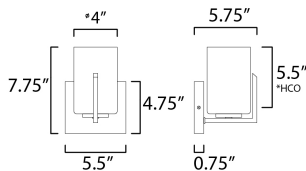

LAMPING

INPUT VOLTAGE : 120V
BULB : 1 x 60W Incandescent E26 Medium , 60W Total
BULB INCLUDED : (Not Included)
DIMMABLE : Y
LIGHTING_DIRECTION : Up/Down