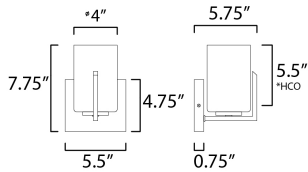

LAMPING

INPUT VOLTAGE : 120V
BULB : 1 x 60W Incandescent E26 Medium , 60W Total
BULB INCLUDED : (Not Included)
LIGHTING_DIRECTION : Up/Down