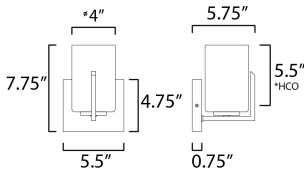

LAMPING

INPUT VOLTAGE : 120V
BULB : 1 x 60W Incandescent E26 Medium , 60W Total
BULB INCLUDED : (Not Included)
DIMMABLE : Y
LIGHTING_DIRECTION : Up/Down