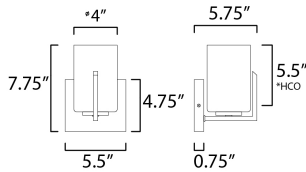

LAMPING

INPUT VOLTAGE : 120V
BULB : 1 x 60W Incandescent E26 Medium , 60W Total
BULB INCLUDED : (Not Included)
LIGHTING_DIRECTION : Up/Down