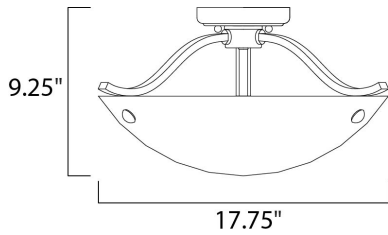

PRODUCT DESCRIPTION

Sleek modern form available in your choice of Oil Rubbed Bronze or Satin Nickel finish. The Frost glass shade gently melds into the flowing lines of the frame.

MEASUREMENTS

DIMENSION : 17.75" L x 17.75" W x 9.25" H
 HANGING WEIGHT : 6.31 lb