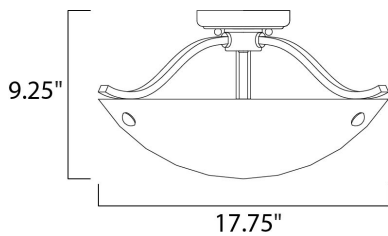

PRODUCT DESCRIPTION

Sleek modern form available in your choice of Oil Rubbed Bronze or Satin Nickel finish. The Frost glass shade gently melds into the flowing lines of the frame.

MEASUREMENTS

DIMENSION : 17.75" L x 17.75" W x 9.25" H
 HANGING WEIGHT : 6.31 lb