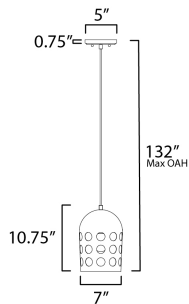

\*max overall height

**MEASUREMENTS**

- DIMENSION : 7" L x 7" W x 10.75" H
- MAX OAH : 132" OAH
- CANOPY : 5" W x 0.75" H x 5" L
- HANGING WEIGHT : 2.2 lb

**LAMPING**

- INPUT VOLTAGE : 120V
- BULB : 1 x 60W Incandescent E26 Medium , 60W Total
- BULB INCLUDED : (Not Included)
- DIMMABLE : Y