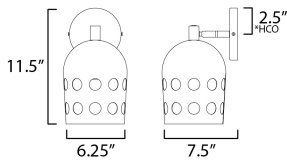

LAMPING

INPUT VOLTAGE : 120V
BULB : 1 x 40W Incandescent E26 Medium , 40W Total
BULB INCLUDED : (Not Included)
DIMMABLE : Y
LIGHTING_DIRECTION : Directional