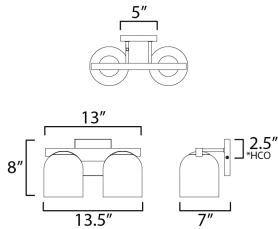

LAMPING

INPUT VOLTAGE : 120V
BULB : 2 x 60W Incandescent E26 Medium , 120W Total
BULB INCLUDED : (Not Included)
DIMMABLE : Y
LIGHTING_DIRECTION : Up/Down